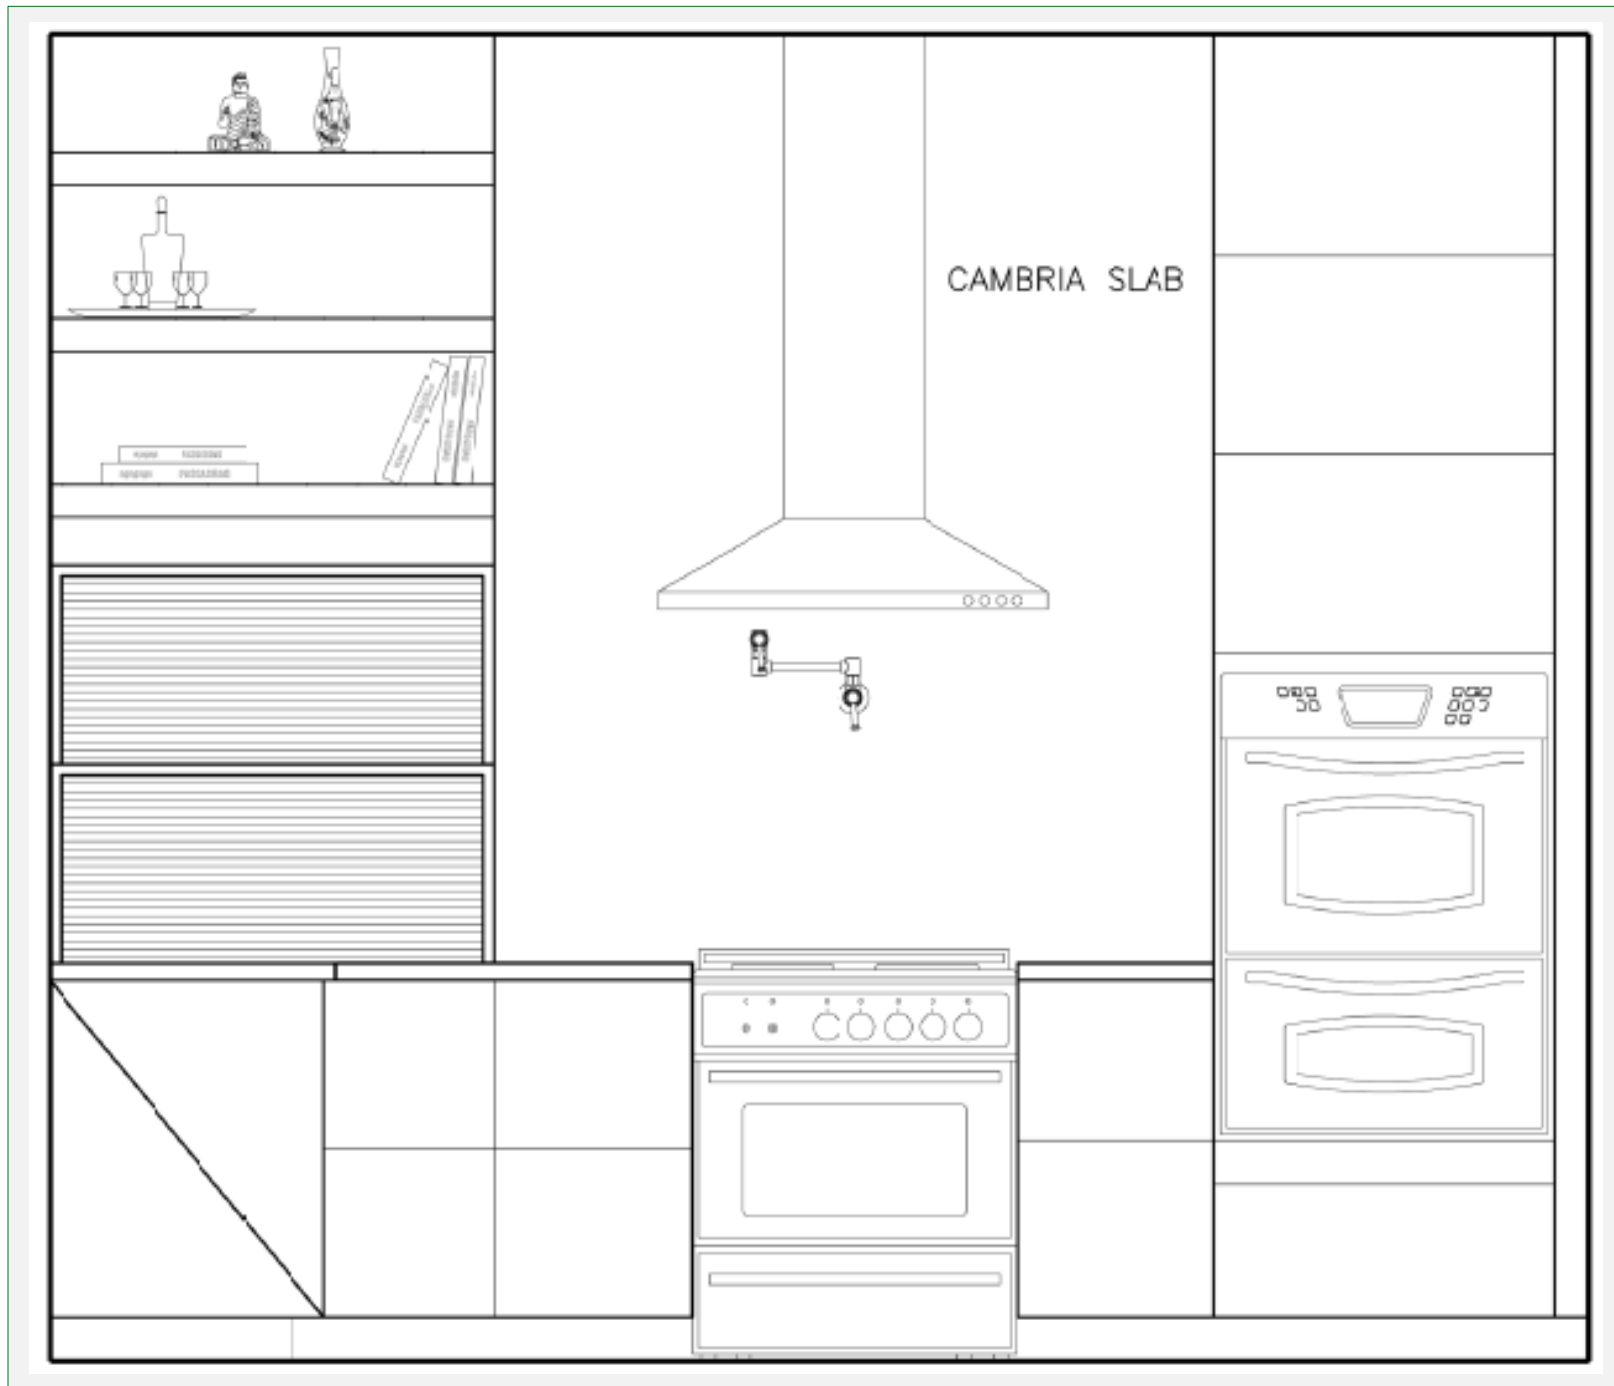

E
A
S
T

E
L
E
V
A
T
I
O
N