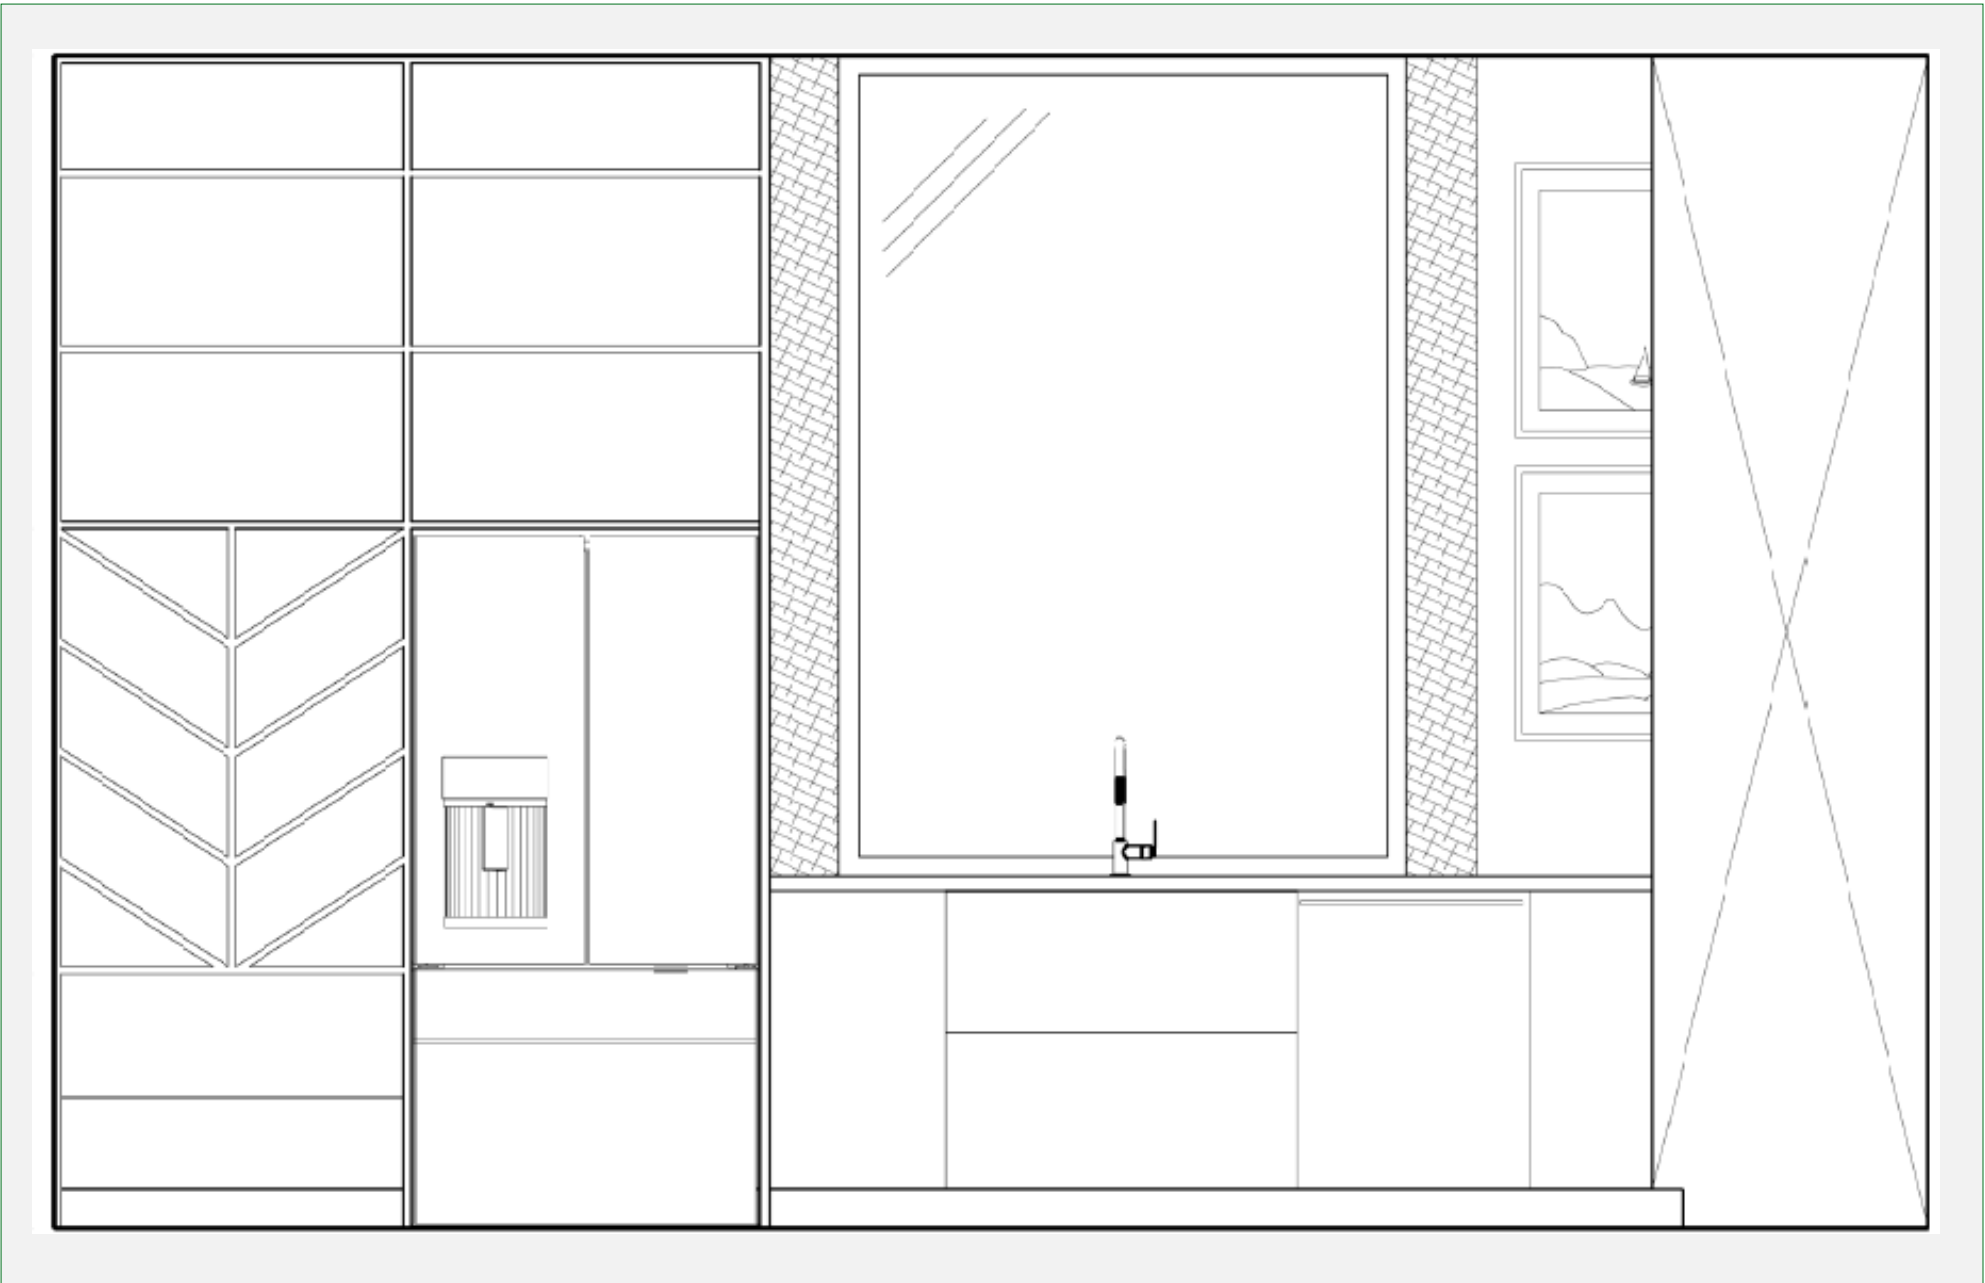

N
O
R
T
H

E
L
E
V
A
T
I
O
N